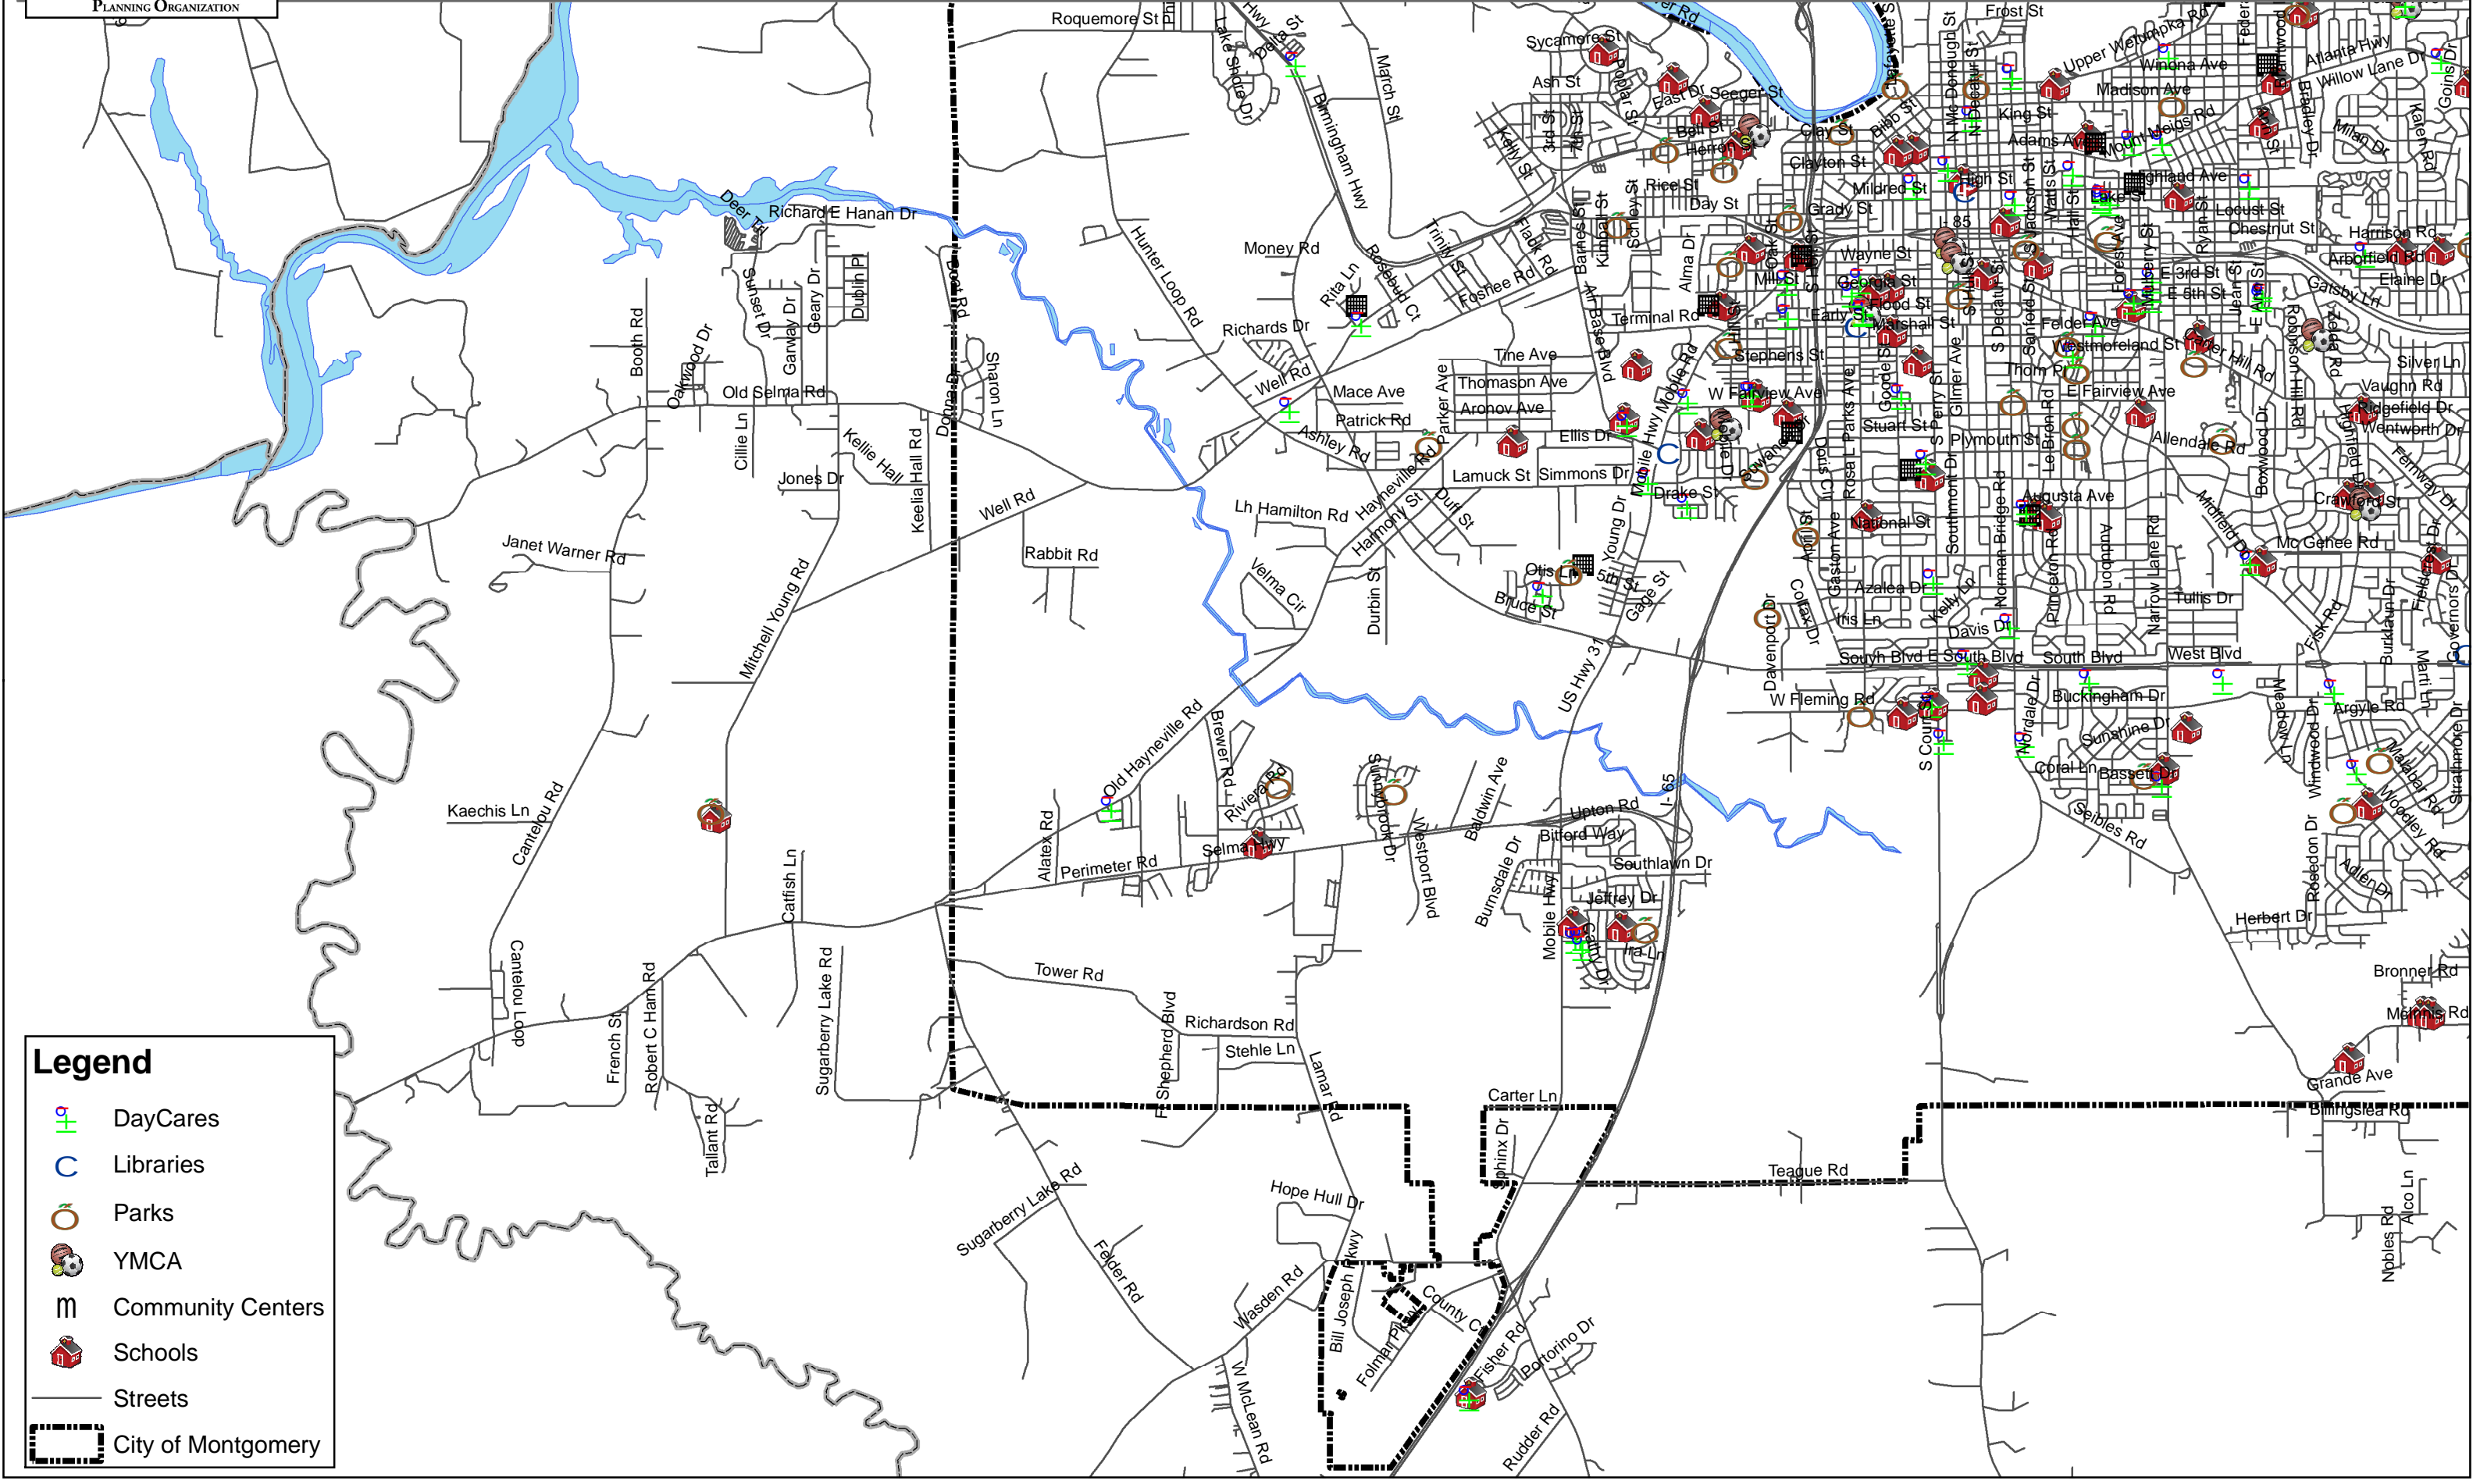

Montgomery MPO Bicycle and Pedestrian Plan Update - 2010

Legend

- DayCares
- Libraries
- Parks
- YMCA
- Community Centers
- Schools
- Streets
- City of Montgomery